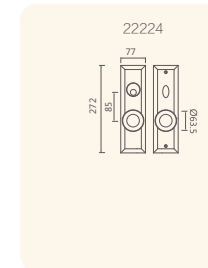

Finishes:

- 305 ACB
- 304 ORBH
- 332 CB