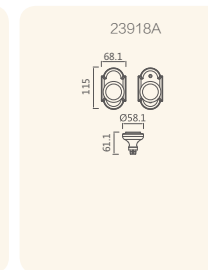

Finishes:
307 ● AB
313 ● WB

Finishes:
● 307 DAB
● 313 WB