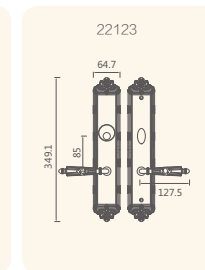

Finishes:

- 305 ACB
- 304 ORBH
- 332 CB