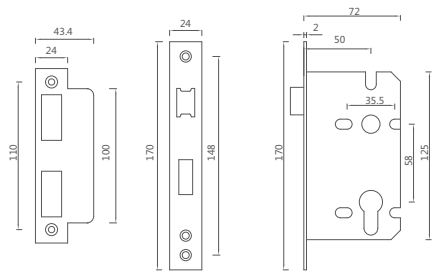

Stricking Box   Stricking Plate