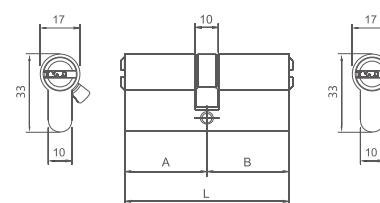

Code	Finish	L	A	B
AM D70	---	70	35	35
AM D75	---	75	37.5	37.5
AM D80	---	80	40	40
AM D85	---	85	42.5	42.5
AM D90	---	90	45	45
AM D95	---	95	47.5	47.5
AM D100	---	100	50	50