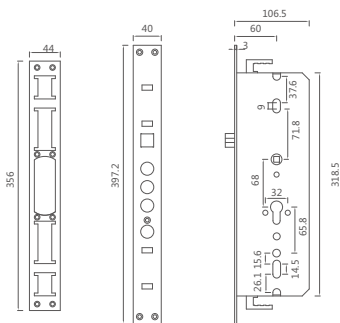

AT 6860B

Anti-theft

- Distance: 68 mm
- Backset: 60 mm
- Square hole: 8×8 mm
- Material: Stainless steel
- Accessories: Striking plate, Stricking box, Fixing screws.