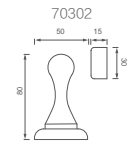

1. Finishes:
2. 305 ACB
   - 118 EB