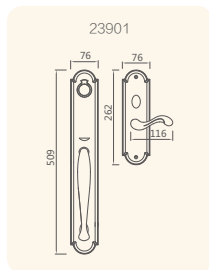

Finishes:
307 ● AB
313 ● WB

23924-307

Finishes:
● 307 DAB
● 313 WB