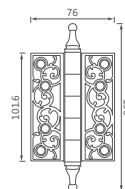

HG4003B-305
4" × 3" × 3.0mm × Ø 14

HG4003H-305
4" × 3" × 4.0mm × Ø 14

Finishes:

- 305 ACB
- 403 EG