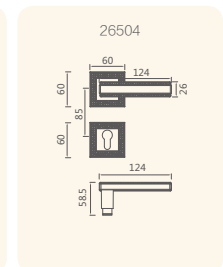

MOSAIC II

Styled in European

Covere with small squares optionally,elaborate each square to achieve the best effect.This will give you the unusual details .

Finishes:

- 403 EG