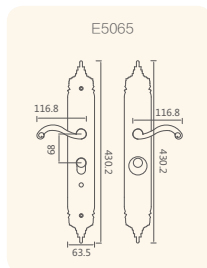

Finishes:

- 305 ACB
- 403 EG

E9165-305