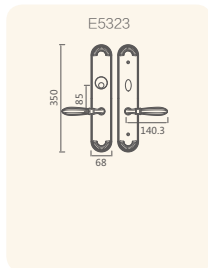

Finishes:

- 304 ORBH
- 305 ACB
- 332 CB

E5324-304