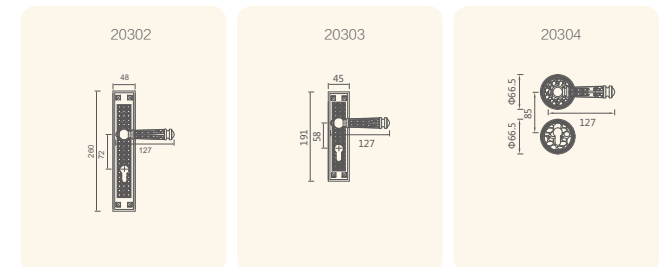

CRAFTSMAN

Styled in European

The American Craftsman style is an American domestic architectural and interior design style. Imagine the fine work the artisans used to do forging iron with their own hands and creating unique artwork that will be decorating your home.

Finishes:

● 303 ORB

● 319 GA

● 307 DAB

● 308 DAN