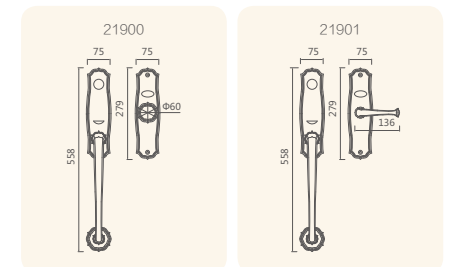

VERONA

Styled in American

The curve of the Roman style, which all show the Verona incomparable elegant temperament. Concise and lively streamline give you a special experience and deduce the solemn and vitality perfectly.

Finishes:

● 304 ORBH

● 305 ACB

● 201 PVD