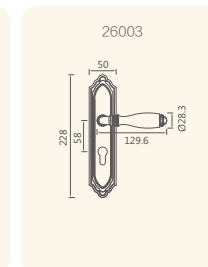

LAURA

Styled in European

Concise and fluent line gives person with French romantic feelings. It's implicative and beautiful.

Finishes:

● 305 ACB

● 308 DAN