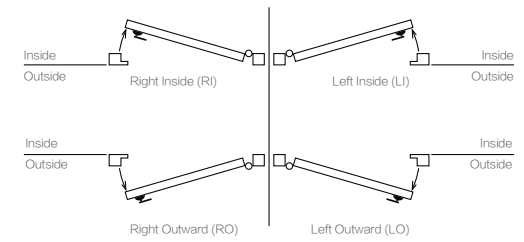

Lock Reversibility

Finishes

AM 8764

- Distance: 87 mm
- Backset: 64 mm
- Square hole: 8×8 mm
- Material: Bolt, latch and plates are made of brass.
- Accessories: Striking plate, Stricking box, Fixing screws.