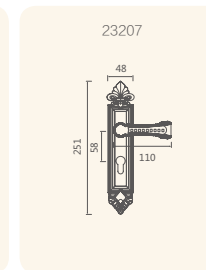

23207-403

23208-403

SPAIN GUESS

Styled in European

Stylist adopt asymmetric revolving curves which showing the fashionable art breath and giving more imagination for appreciator.

Finishes:

● 201 PVD

● 103 PC