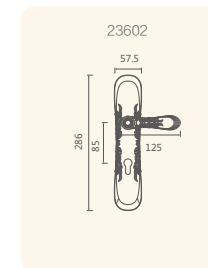

WILLIAM CHATEAU

Styled in European

The typical semicircle outline match with the rose carving give you a kind of mysterious aesthetic feeling and like place yourself in the Roman castle of the 19 th century ago.

Finishes:

● 305 ACB

● 403 EG

● 211 GK