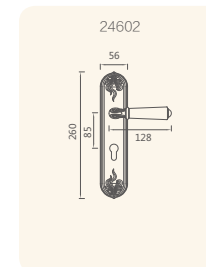

AOSTA

Styled in European

The concise line design, lively design brings cool, bright visual feel. People will never be bored after watching, and will have some quiet moments in your deep heart.

Finishes:

● 305 ACB

● 403 EG