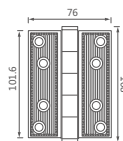

HG4001B-305
4" x 3" x 3.0mm x Φ 14

HG4001H-305
4" x 3" x 4.0mm x Φ 14

Finishes:

- 305 ACB
- 403 EG