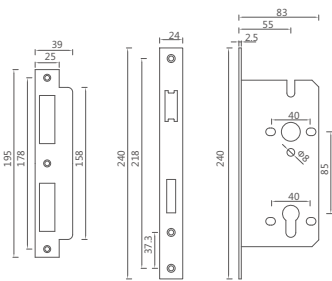

Stricking Box

Stricking Plate

AM 855

Distance: 85 mm
 Backset: 55 mm
 Square hole: 8×8 mm
 Material: Bolt, latch and plates are made of brass.
 Accessories: Striking plate, Stricking box, Fixing screws.

Stricking Box