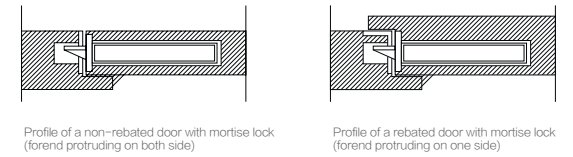

Profile of a rebated door with mortise lock (forend protruding on one side)

Door Types

Profile of a non-rebated door with mortise lock (forend protruding on both side)