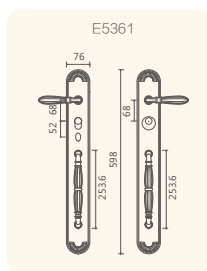

Finishes:

- 305 ACB
- 332 CB