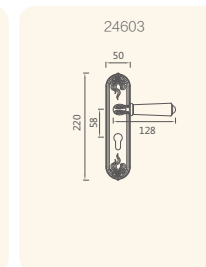

AOSTA

Styled in European

The concise line design, lively design brings cool, bright visual feel. People will never be bored after watching, and will have some quiet moments in your deep heart.

Finishes:

● 305 ACB

● 403 EG