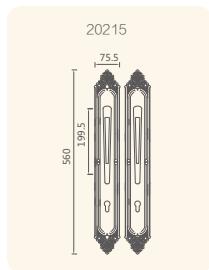

20206-403

20222-403

20202-403

20203-403

20204-403

CRAFTSMAN

Styled in European

The American Craftsman style is an American domestic architectural and interior design style. Imagine the fine work the artisans used to do forging iron with their own hands and creating unique artwork that will be decorating your home.