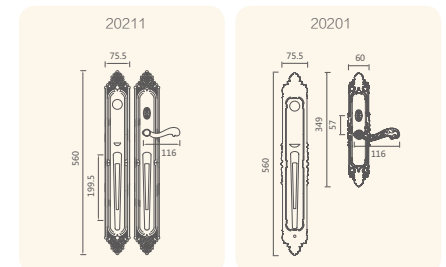

KORINTHIA

Styled in European

A style that evokes the Greek and Roman architecture, which will provide your home a classic but elegant touch. Let the nature and the art mixed together in a unique harmony delight you by his freshness and grace.

Finishes:

● 305 ACB

● 403 EG

● 211 GK

● 304 ORBH