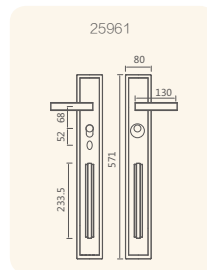

Finishes:

- 303 ORB
- 103 PC
- 333 DKB
- 307 DAB

E5261-330