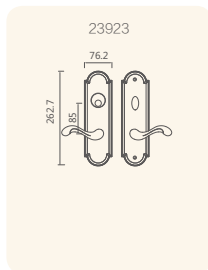

Finishes:
307 ● AB
313 ● WB

23924-307

Finishes:
● 307 DAB
● 313 WB