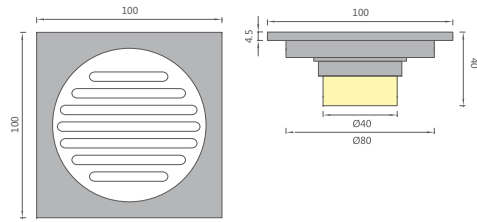

Model 13

Finishes:

- 103 PC
- 403 EG
- 305 ACB