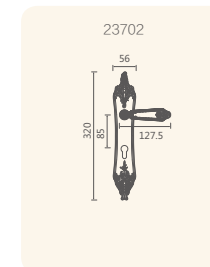

VENUS

Styled in European

The Venus that using the beautiful ornamental and the fluent line will bring you to feel the feeling that fall in love at first sight.

Finishes: