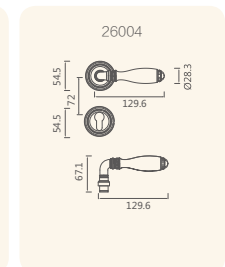

LAURA

Styled in European

Concise and fluent line gives person with French romantic feelings. It's implicative and beautiful.

Finishes:

● 305 ACB

● 308 DAN