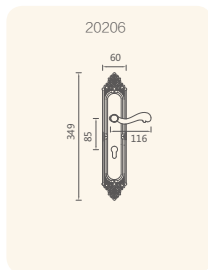

20206-403

20222-403

20202-403

20203-403

20204-403

CRAFTSMAN

Styled in European

The American Craftsman style is an American domestic architectural and interior design style. Imagine the fine work the artisans used to do forging iron with their own hands and creating unique artwork that will be decorating your home.