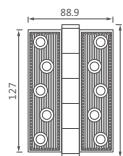

HG5001B-403
5" x 3.5" x 3.5mm x Φ 14

HG5001H-403
5" x 3.5" x 4.5mm x Φ 17

Finishes:

- 305 ACB
- 403 EG