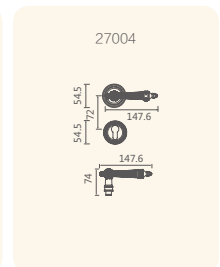

ROMA

Styled in European

In the classical luxury, Roman column element shows the history breath.

Finishes:

● 305 ACB

● 403 EG

27004