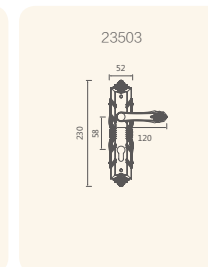

Finishes:

- 305 ACB
- 407 OGA
- 321 EA
- 211 GK

23502-407

23503-407

23504-407

WILLIAM CHATEAU

Styled in European

The typical semicircle outline match with the rose carving give you a kind of mysterious aesthetic feeling and like place yourself in the Roman castle of the 19 th century ago.