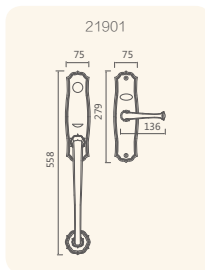

Finishes:

- 305 ACB
- 304 ORBH
- 332 CB

21924-305