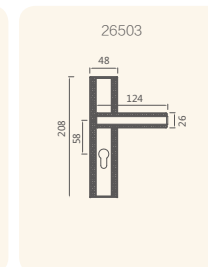

MOSAIC II

Styled in European

Covere with small squares optionally,elaborate each square to achieve the best effect.This will give you the unusual details .

Finishes:

- 403 EG