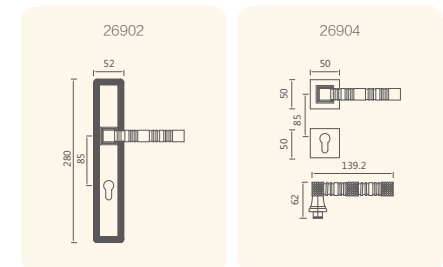

CRYSTAL

Styled in European

Integration of classicity and modernisms are the best interpretation of this series. It's a perfect combination with crystal and copper.

Finishes:

● 407 OGA

● 103 PC

● 201 PVD