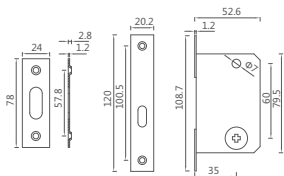

AM 55C-2

Backset: 55 mm
 Square hole: 8×8 mm
 Accessories: Striking plate,
 Stricking box,
 Fixing screws.

Stricking box Striking plate

AM SL01

Backset: 35mm
 Accessories: Striking plate,
 Stricking box,
 Fixing screws.