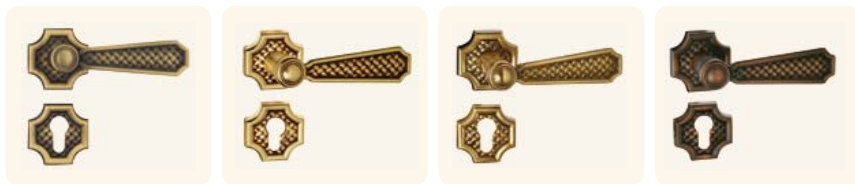

Finishes:

● 305 ACB

● 403 EG

● 316 FAB

● 315 ARB