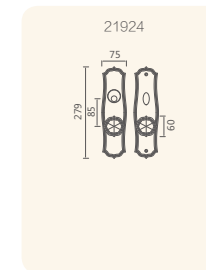

Finishes:

- 305 ACB
- 304 ORBH
- 332 CB