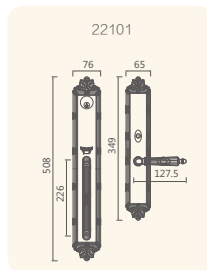

Finishes:

- 305 ACB
- 304 ORBH
- 332 CB

22124-304