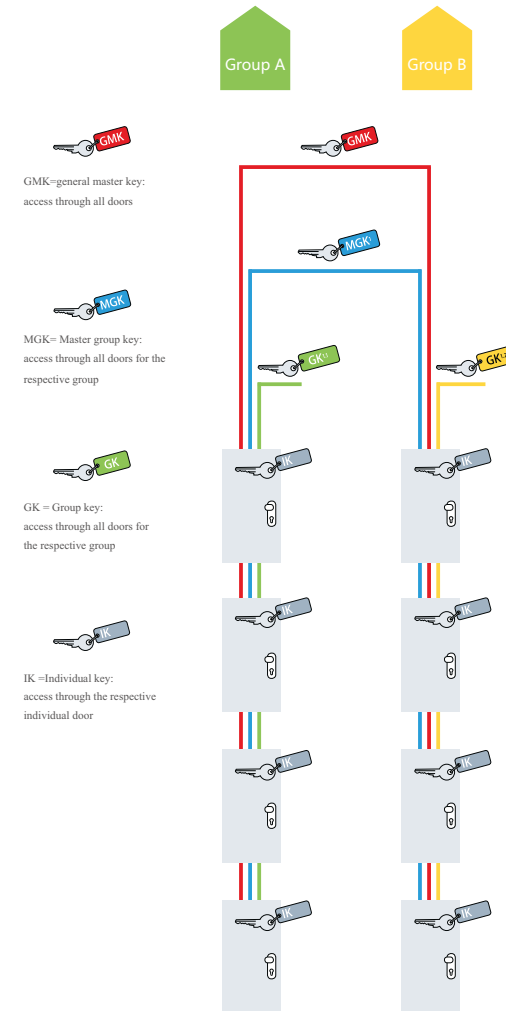

Lock plan for a general master key system (GMK)