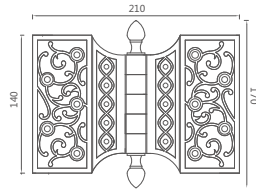

Finishes:

- 305 ACB
- 403 EG