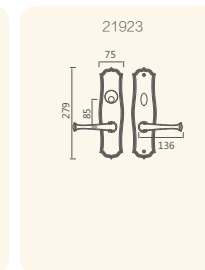

Finishes:

- 305 ACB
- 304 ORBH
- 332 CB