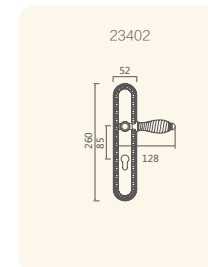

SPAIN GUESS

Styled in European

Stylist adopt asymmetric revolving curves which showing the fashionable art breath and giving more imagination for appreciator.

Finishes:

● 201 PVD

● 103 PC