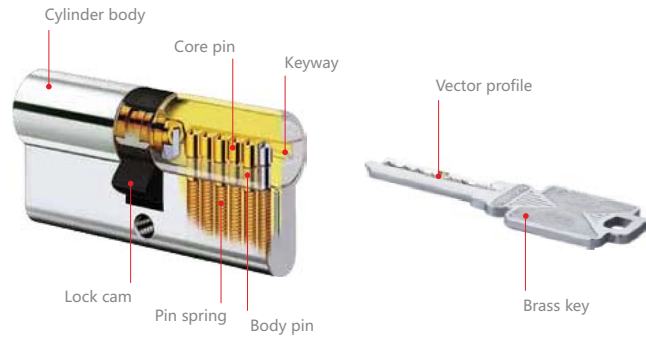

AT 6860B

Anti-theft

- Distance: 68 mm
- Backset: 60 mm
- Square hole: 8×8 mm
- Material: Stainless steel
- Accessories: Striking plate, Stricking box, Fixing screws.

AT 6860S

Anti-theft

- Distance: 68 mm
- Backset: 60 mm
- Square hole: 8×8 mm
- Material: Stainless steel
- Accessories: Striking plate, Stricking box, Fixing screws.

Security Cylinder

High precision computerized single bead security lock cylinder design, special differential seven marbles hole design, with special marbles, make it more combination. The anti-skid and anti-drilling design ensure the double security protection.