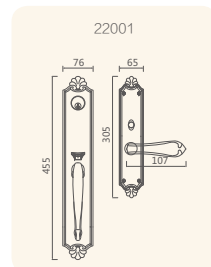

Finishes:

- 303 ORB
- 332 CB