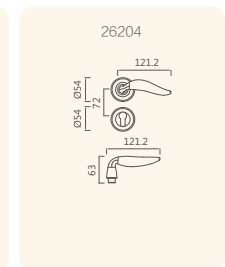

Styled in European

Under the framework of traditional, a cuive drifted and added some romantic.

Finishes:

● 305 ACB

● 403 EG

26208-305

26202-305

26204-305