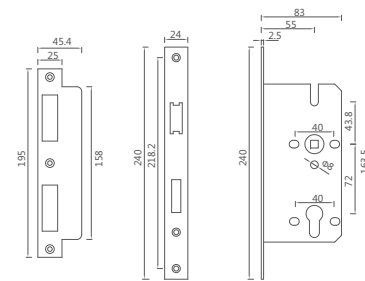

AM 855

Distance: 85 mm
Backset: 55 mm
Square hole: 8×8 mm
Material: Bolt, latch and plates are made of brass.
Accessories: Striking plate, Stricking box, Fixing screws.

AM 725

Distance: 72 mm
Backset: 55 mm
Square hole: 8×8 mm
Material: Bolt, latch and plates are made of brass.
Accessories: Stricking plate, Stricking box, Fixing screws.