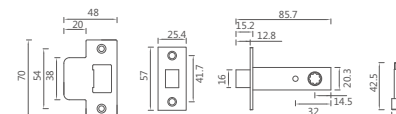

AM 55C-2

Backset: 55 mm
Square hole: 8×8 mm
Accessories: Striking plate,
Stricking box,
Fixing screws.

AM SL01

Backset: 35mm
Accessories: Striking plate,
Stricking box,
Fixing screws.

AM MB60/70

Model: MB60-Backset 60 mm
MB70-Backset 70 mm
Accessories: Striking plate,
Stricking box,
Fixing screws.

AM PL60/70

Model: PL60-Backset 60 mm
PL70-Backset 70 mm
Accessories: Striking plate,
Stricking box,
Fixed block,
Fixing screws.

AM BL60/70

Model: BL60-Backset 60 mm
BL70-Backset 70 mm
Accessories: Striking plate,
Stricking box,
Fixed block,
Fixing screws.