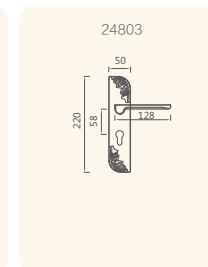

Finishes:

● 305 ACB

● 403 EG

24802-305

24803-305

24804-305

LAURA

Styled in European