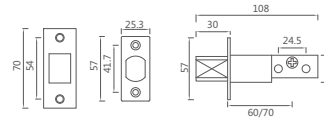

AM 55C-2

Backset: 55 mm
Square hole: 8×8 mm
Accessories: Striking plate,
Stricking box,
Fixing screws.

AM SL01

Backset: 35mm
Accessories: Striking plate,
Stricking box,
Fixing screws.

AM MB60/70

Model: MB60-Backset 60 mm
MB70-Backset 70 mm
Accessories: Striking plate,
Stricking box,
Fixing screws.

AM PL60/70

Model: PL60-Backset 60 mm
PL70-Backset 70 mm
Accessories: Striking plate,
Stricking box,
Fixed block,
Fixing screws.

AM BL60/70

Model: BL60-Backset 60 mm
BL70-Backset 70 mm
Accessories: Striking plate,
Stricking box,
Fixed block,
Fixing screws.