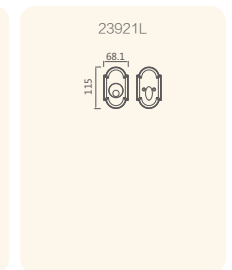

Finishes:
307 ● AB
313 ● WB

Finishes:
● 307 DAB
● 313 WB