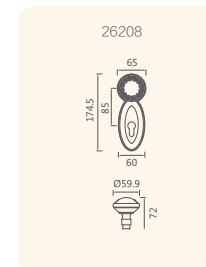

Styled in European

Under the framework of traditional, a cuive drifted and added some romantic.

Finishes:

● 305 ACB

● 403 EG

26208-305

26202-305

26204-305