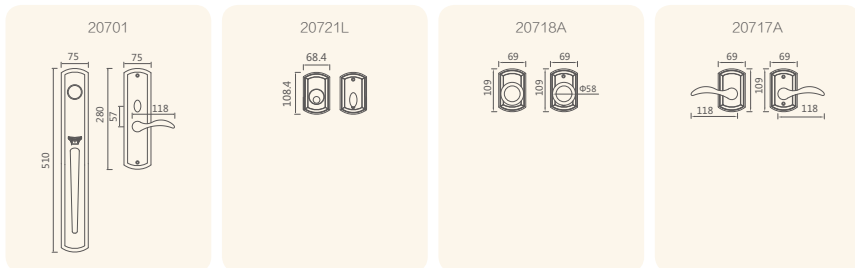

American style handlesets are used with American-Standard 8764/9270 lock-body or mortise bolt.

20701-307

20721L-307

20718A-307

20717A-307

Finishes:

- 307 DAB
- 313 WB

20724-307