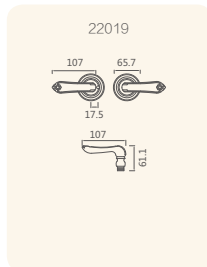

Finishes:

- 303 ORB
- 332 CB