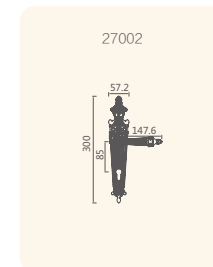

ROMA

Styled in European

In the classical luxury, Roman column element shows the history breath.

Finishes:

● 305 ACB

● 403 EG

27002