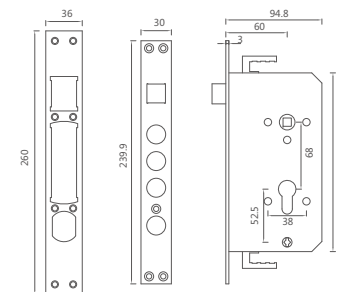

AT 6860B

Anti-theft

- Distance: 68 mm
- Backset: 60 mm
- Square hole: 8×8 mm
- Material: Stainless steel
- Accessories: Striking plate, Stricking box, Fixing screws.

AT 6860S

Anti-theft

- Distance: 68 mm
- Backset: 60 mm
- Square hole: 8×8 mm
- Material: Stainless steel
- Accessories: Striking plate, Stricking box, Fixing screws.