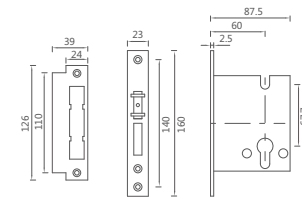

AM 5850

Distance: 58 mm
Backset: 50 mm
Square hole: 8×8 mm
Material: Bolt, latch and plates are made of brass.
Accessories: Striking plate, Stricking box, Fixing screws.

AM P60

Backset: 60 mm
Accessories: Striking plate, Stricking box, Fixing screws.

AM 55F-2

Backset: 55 mm
Accessories: Striking plate, Stricking box, Fixing screws.