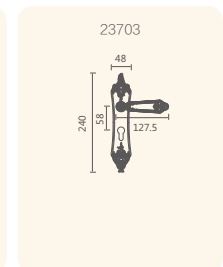

VENUS

Styled in European

The Venus that using the beautiful ornamental and the fluent line will bring you to feel the feeling that fall in love at first sight.

Finishes: