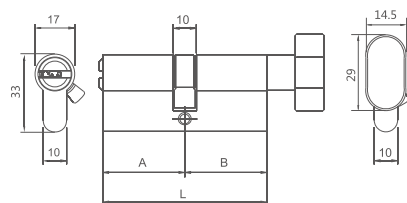

Cylinder Type

KEY-KNOB	EMERGENCY-KNOB
KEY-KEY	HALF-KEY

Key and Knob Style

KC	KB	K1	K2

Lock plan for a general master key system (GMK)

Finishes

AM Key-Knob Cylinder

Type: KEY-KNOB
 Material: Brass
 Accessories: 4 keys,
 Fixing screw.