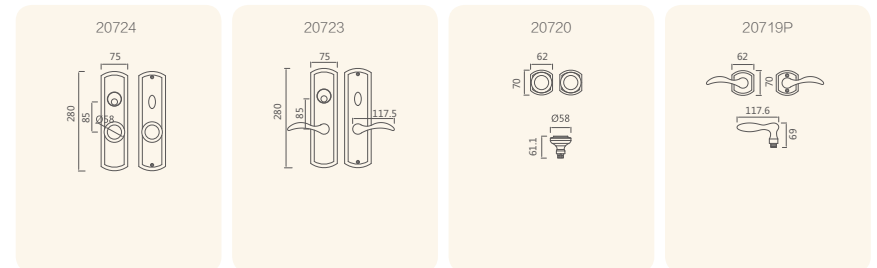

Finishes:

- 307 DAB
- 313 WB