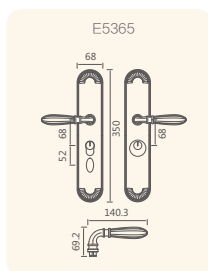

Finishes:

- 305 ACB
- 332 CB