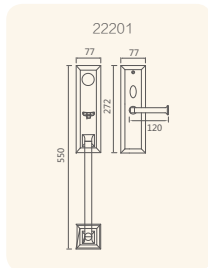

Finishes:

- 305 ACB
- 304 ORBH
- 332 CB

22224-304