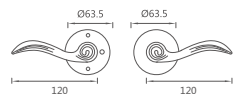

Finishes:

- 304 ORBH
- 305 ACB
- 332 CB