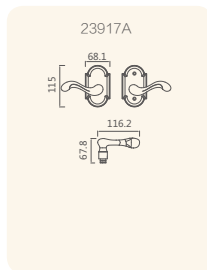

Finishes:
307 ● AB
313 ● WB

23924-307

Finishes:
● 307 DAB
● 313 WB