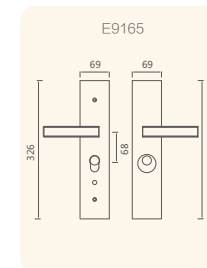

Finishes:

- 305 ACB
- 332 CB