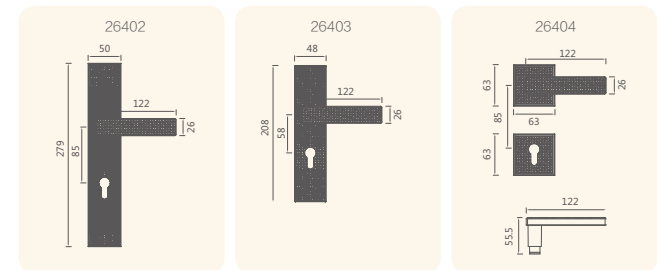

MOSAIC I

Styled in European

Covered with small squares, optionally, elaborate each square to achieve the best effect. This will give you the unusual details.

Finishes:

● 201 PVD

● 202 PVDN PVD