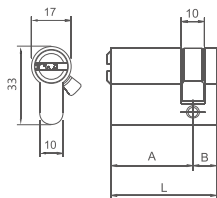

Code	Finish	L	A	B
AM H3510	---	45	35	10
AM H4010	---	50	40	10