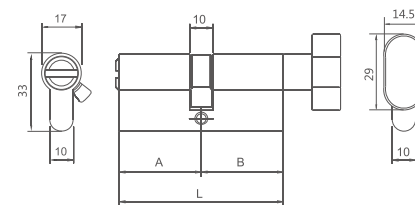

Code	Finish	L	A	B
AM B70	---	70	35	35
AM B75	---	75	37.5	37.5
AM B80	---	80	40	40
AM B85	---	85	42.5	42.5
AM B90	---	90	45	45
AM B95	---	95	47.5	47.5
AM B100	---	100	50	50