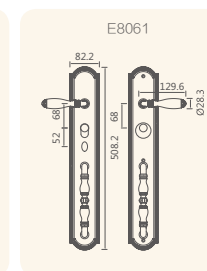

Finishes:

- 305 ACB
- 332 CB