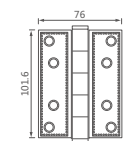

HG4001H-305
4" x 3" x 4.0mm x Φ 14

Finishes:

- 305 ACB
- 403 EG

MAGIC 4" x 3"

HG4002H-305
4" x 3" x 4.0mm x Φ 14

Finishes:

- 305 ACB
- 403 EG

LINE 5" x 3.5"