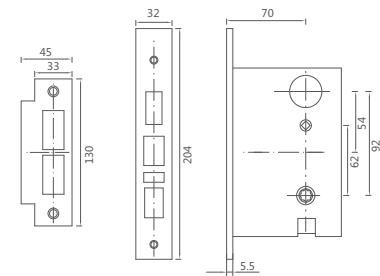

Stricking Box

Stricking Plate

AM 9270

- Distance: 92 mm
- Backset: 70 mm
- Square hole: 8×8 mm
- Material: Bolt and latch stainless steel, Plates brass.
- Accessories: Stricking plate, Stricking box, Fixing screws.