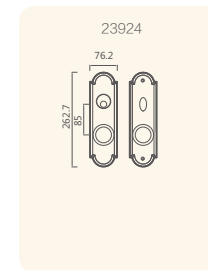

Finishes:
307 ● AB
313 ● WB

Finishes:
● 307 DAB
● 313 WB