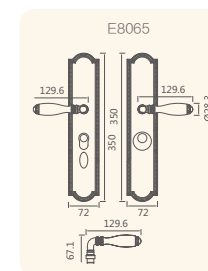

Finishes:

- 305 ACB
- 332 CB