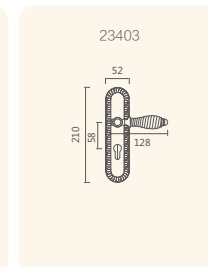

SPAIN GUESS

Styled in European

Stylist adopt asymmetric revolving curves which showing the fashionable art breath and giving more imagination for appreciator.

Finishes:

● 201 PVD

● 103 PC