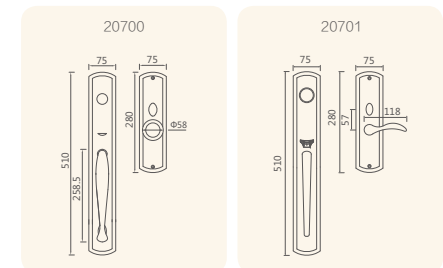

LIFESTONE

Styled in American

The strength from the stone and the vitality of the leaf melted together after centuries of coexistence. A stone with character found in the most successful paleontology expeditions.

Finishes:

● 307 DAB

● 313 WB