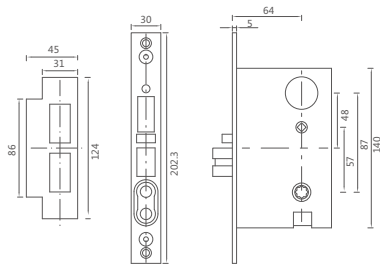

Lock Reversibility

Finishes

AM 8764

- Distance: 87 mm
- Backset: 64 mm
- Square hole: 8×8 mm
- Material: Bolt, latch and plates are made of brass.
- Accessories: Striking plate, Stricking box, Fixing screws.