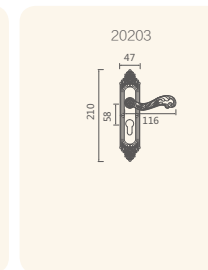

20206-403

20222-403

20202-403

20203-403

20204-403

CRAFTSMAN

Styled in European

The American Craftsman style is an American domestic architectural and interior design style. Imagine the fine work the artisans used to do forging iron with their own hands and creating unique artwork that will be decorating your home.