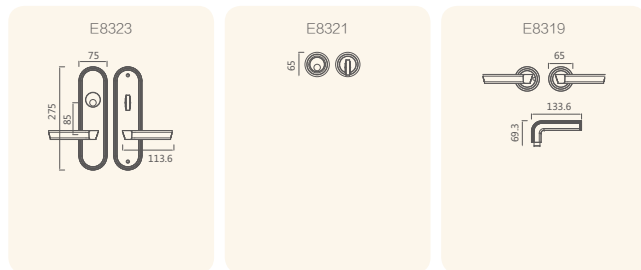

Finishes:

- 304 ORBH
- 305 ACB
- 332 CB

E8324-305