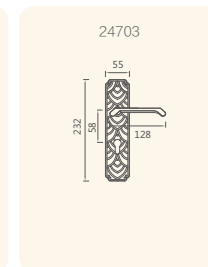

• 403 EG

24702-403

24703-403

24704-403

MILAN

Styled in European

Under the strong impact of square and round, beautiful classical rose breaks, time sets in this moment, like return to Renaissance and enjoy the beauty of change in Milan.