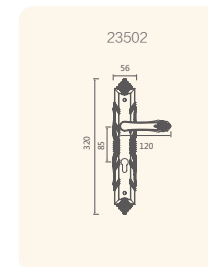

Finishes:

- 305 ACB
- 407 OGA
- 321 EA
- 211 GK

23502-407

23503-407

23504-407

WILLIAM CHATEAU

Styled in European

The typical semicircle outline match with the rose carving give you a kind of mysterious aesthetic feeling and like place yourself in the Roman castle of the 19 th century ago.