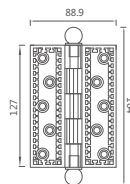

HG5009-332
5" x 3.5" x 4.5mm x Φ 17

Finishes:

- 305 ACB
- 332 CB