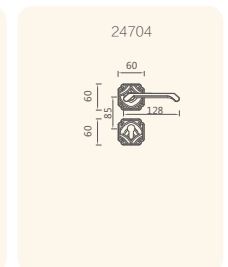

• 403 EG

24702-403

24703-403

24704-403

MILAN

Styled in European

Under the strong impact of square and round, beautiful classical rose breaks, time sets in this moment, like return to Renaissance and enjoy the beauty of change in Milan.