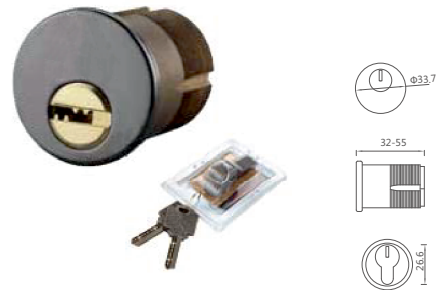

Code	Finish	L	A	B
AM H3510	---	45	35	10
AM H4010	---	50	40	10

AM Bathroom Cylinder

Type: EMERGENCY-KNOB
 Material: Brass
 Accessories: Fixing screw.

Code	Finish	L	A	B
AM B70	---	70	35	35
AM B75	---	75	37.5	37.5
AM B80	---	80	40	40
AM B85	---	85	42.5	42.5
AM B90	---	90	45	45
AM B95	---	95	47.5	47.5
AM B100	---	100	50	50