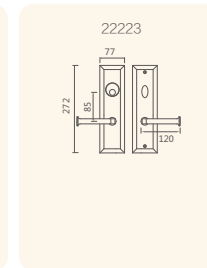

Finishes:

- 305 ACB
- 304 ORBH
- 332 CB