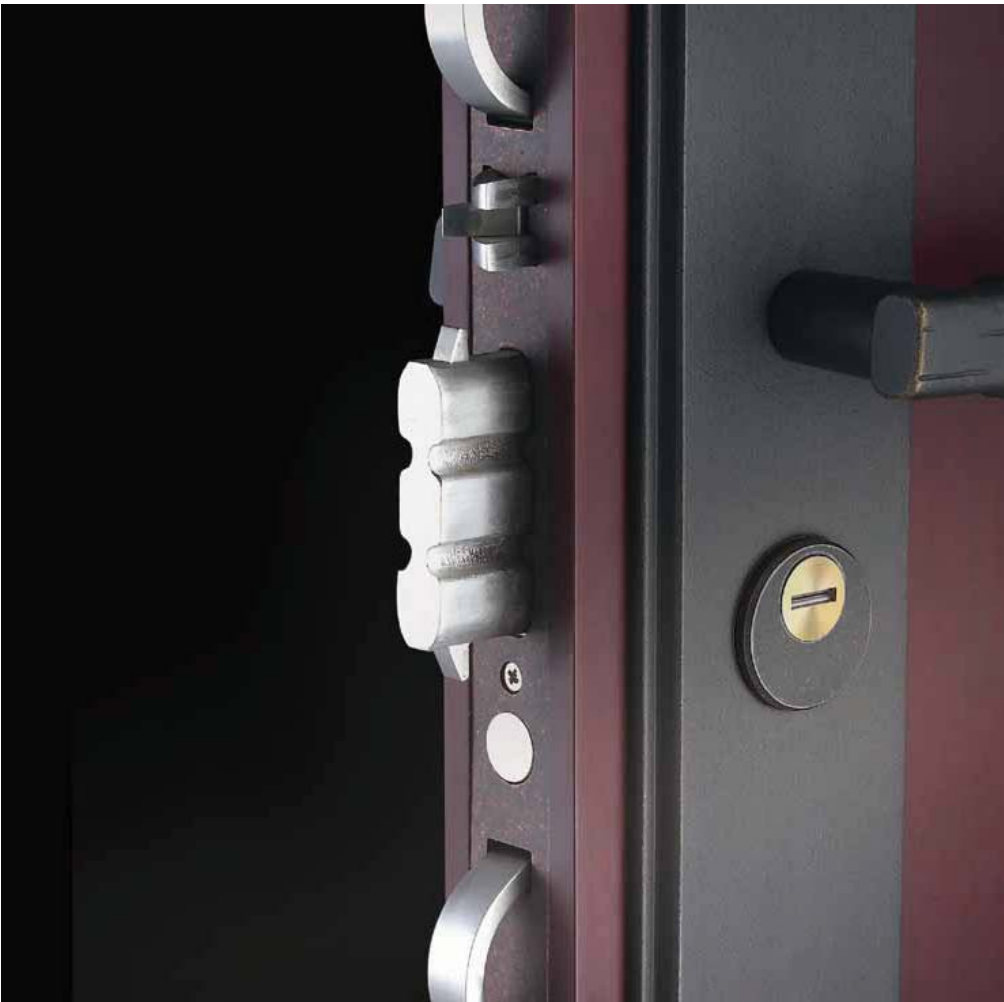

ANTI-THEFT HANDLESETS

The Anti-theft handlesets are used on entrance doors, with American federal style and European classical style design. The handle and plate are both made of brass, elegant and durable. The anti-theft handlesets are used together with multi points anti-theft locks.