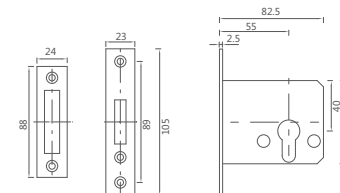

AM 5850

Distance: 58 mm
Backset: 50 mm
Square hole: 8×8 mm
Material: Bolt, latch and plates are made of brass.
Accessories: Striking plate, Stricking box, Fixing screws.

AM P60

Backset: 60 mm
Accessories: Striking plate, Stricking box, Fixing screws.

AM 55F-2

Backset: 55 mm
Accessories: Striking plate, Stricking box, Fixing screws.