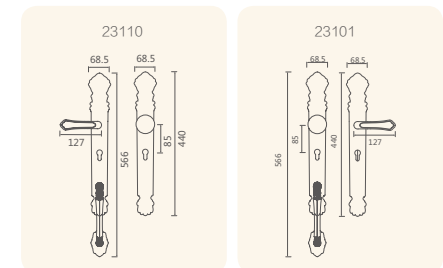

CLEOPATRA

Styled in European

The Cleopatra, combine mystical and mystical ancient egyptian culture into the design. To make the honor entrusted more intension. Luxury is rendered by a low key.

Finishes:

● 305 ACB

● 403 EG

● 407 OGA