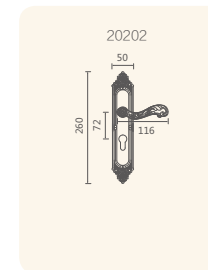

20206-403

20222-403

20202-403

20203-403

20204-403

CRAFTSMAN

Styled in European

The American Craftsman style is an American domestic architectural and interior design style. Imagine the fine work the artisans used to do forging iron with their own hands and creating unique artwork that will be decorating your home.