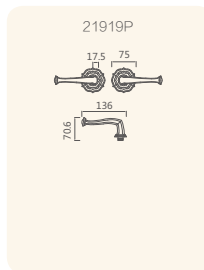

Finishes:

- 305 ACB
- 304 ORBH
- 332 CB

21924-305