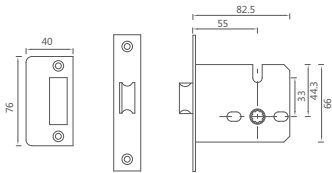

Stricking box   Striking plate