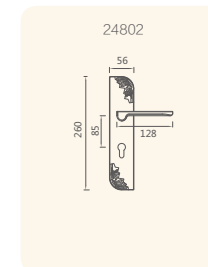

MILAN

Styled in European

Under the strong impact of square and round, beautiful classical rose breaks, time sets in this moment, like return to Renaissance and enjoy the beauty of change in Milan.

Finishes:

● 305 ACB

● 403 EG