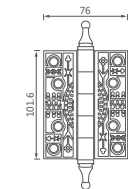

CLOUDLAND 4" × 3"

HG4003B-305
4" × 3" × 3.0mm × Ø 14

HG4003H-305
4" × 3" × 4.0mm × Ø 14

Finishes:

- 305 ACB
- 403 EG

CROWN 4" × 3"

HG4004B-305
4" × 3" × 3.0mm × Ø 14

HG4004H-305
4" × 3" × 4.0mm × Ø 14