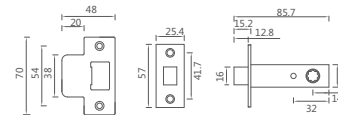

Stricking Box Striking Plate

AM MB60/70

Model: MB60-Backset 60 mm
 MB70-Backset 70 mm
 Accessories: Striking plate,
 Stricking box,
 Fixing screws.

Stricking Box Striking Plate

AM PL60/70

Model: PL60-Backset 60 mm
 PL70-Backset 70 mm
 Accessories: Striking plate,
 Stricking box,
 Fixed block,
 Fixing screws.