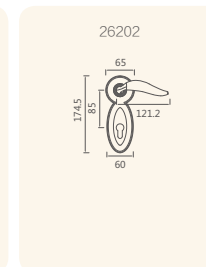

Styled in European

Under the framework of traditional, a cuive drifted and added some romantic.

Finishes:

● 305 ACB

● 403 EG

26208-305

26202-305

26204-305