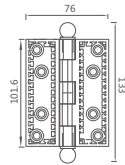

WAVE 5" × 3.5"

HG5008-332
5" × 3.5" × 4.5mm × Ø 17

Finishes:

- 305 ACB
- 332 CB

GREAT WALL 4" x 3"

HG4009-305
4" x 3" x 3.5mm x Φ 14

Finishes:

- 305 ACB
- 332 CB