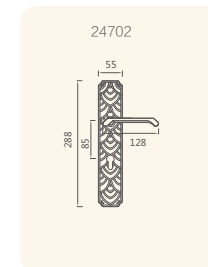

• 403 EG

24702-403

24703-403

24704-403

MILAN

Styled in European

Under the strong impact of square and round, beautiful classical rose breaks, time sets in this moment, like return to Renaissance and enjoy the beauty of change in Milan.