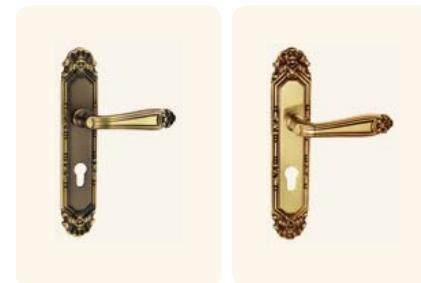

21207-403

21208-403

EURO-CLASSIC

Styled in European

Euro classic series products are the representative of the European classical art, with antique gold finish, luxury but not vulgar.

Finishes:

● 305 ACB

● 403 EG