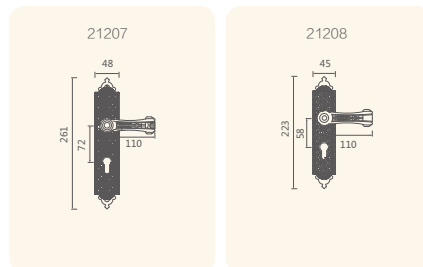

EURO-CLASSIC

Styled in European

Euro classic series products are the representative of the European classical art, with antique gold finish, luxury but not vulgar.

Finishes:

● 305 ACB

● 403 EG