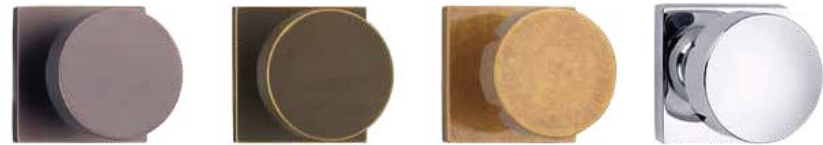

A11224-304   A11224-305   A11224-332   A11224-103