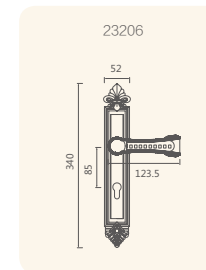

23207-403

23208-403

SPAIN GUESS

Styled in European

Stylist adopt asymmetric revolving curves which showing the fashionable art breath and giving more imagination for appreciator.

Finishes:

● 201 PVD

● 103 PC